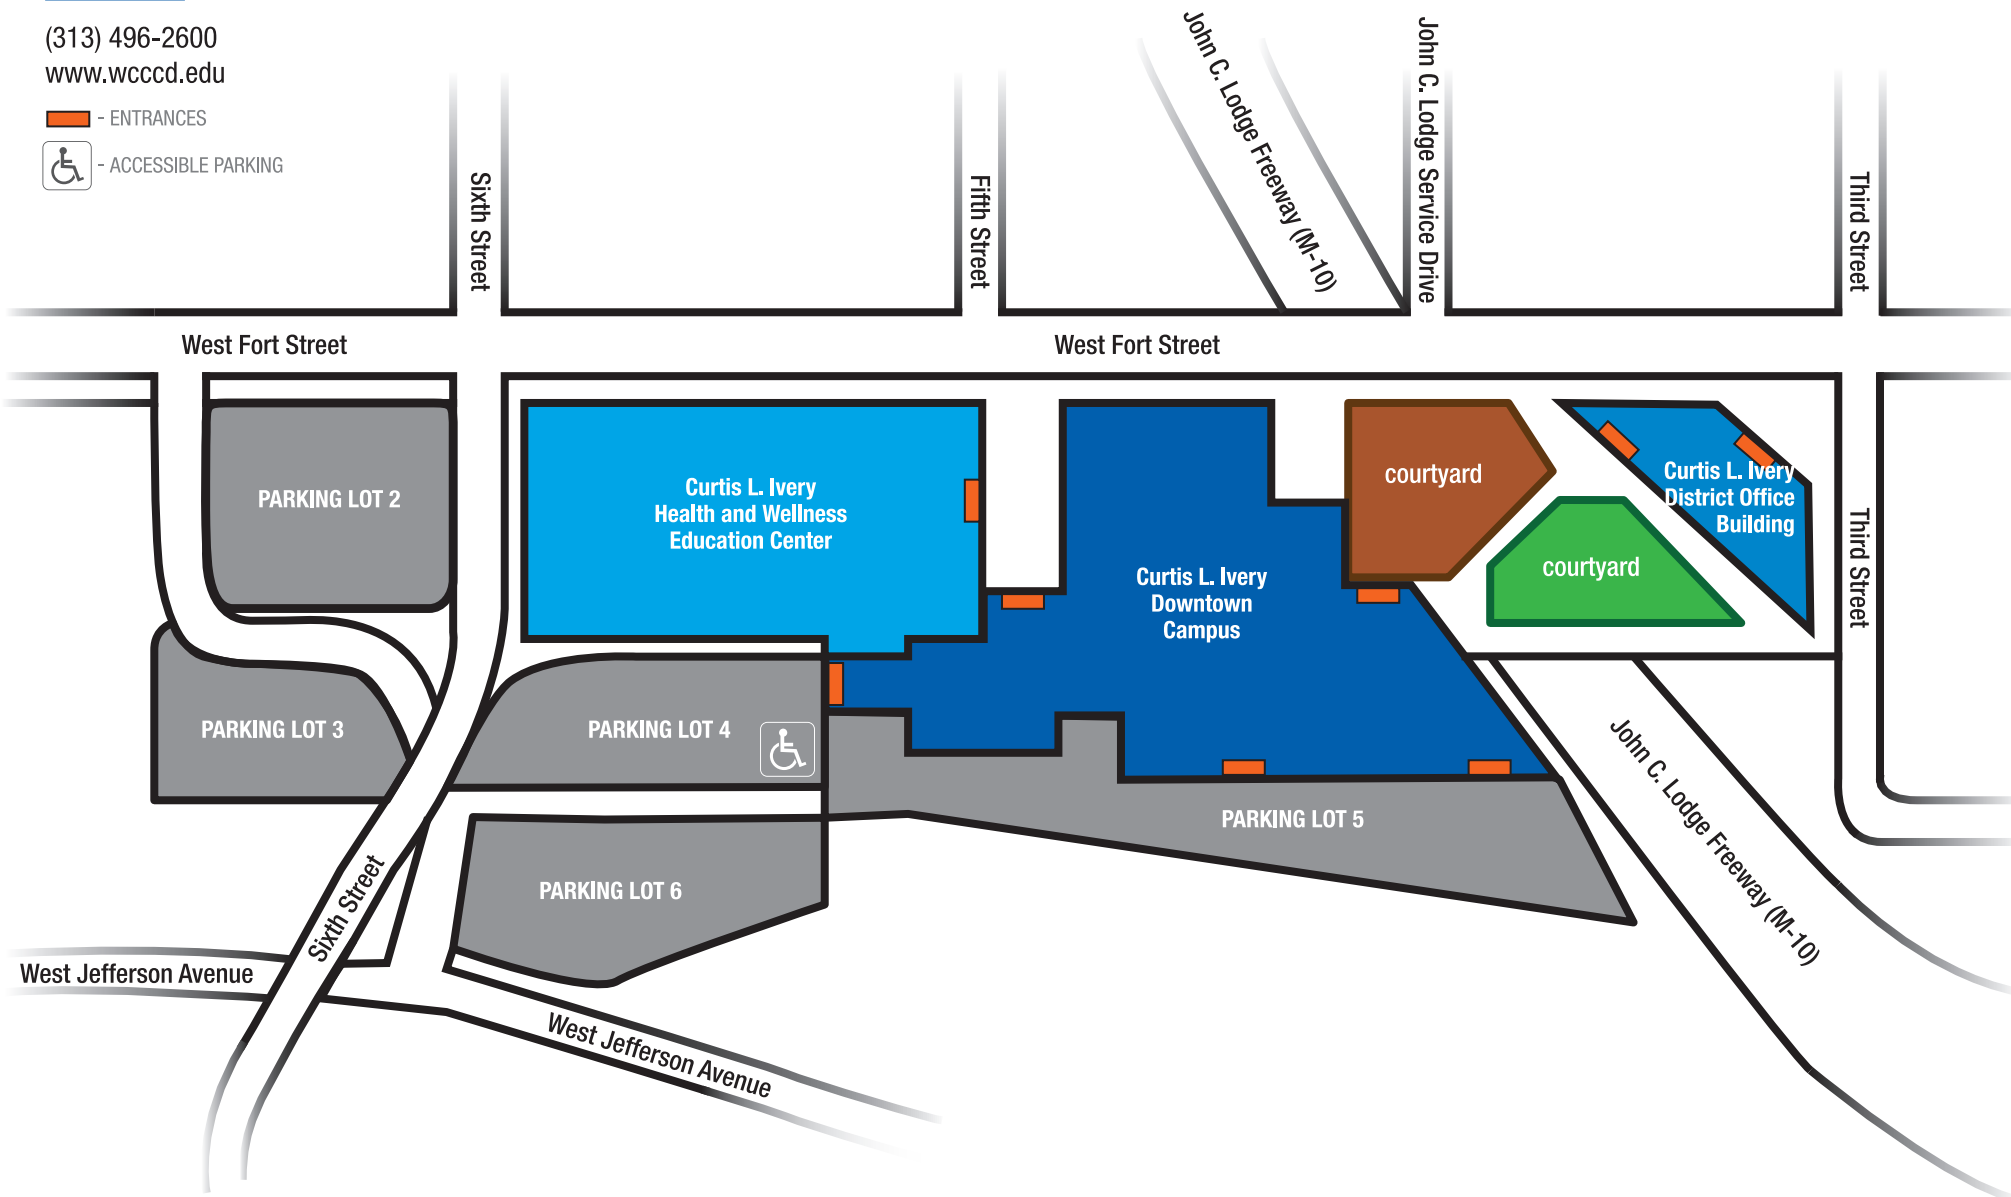

Wayne
County
Community
College
District

Curtis L. Ivery Central Educational Complex

Curtis L. Ivery Health and Wellness Education Center • Curtis L. Ivery Downtown Campus • Curtis L. Ivery District Office Building

(313) 496-2600

www.wcccd.edu

 - ENTRANCES

 - ACCESSIBLE PARKING

Curtis L. Ivery Health and Wellness Education Center
971 West Fort Street, Detroit, MI 48226

Curtis L. Ivery Downtown Campus
1001 West Fort Street, Detroit, MI 48226

Curtis L. Ivery District Office Building
801 West Fort Street, Detroit, MI 48226